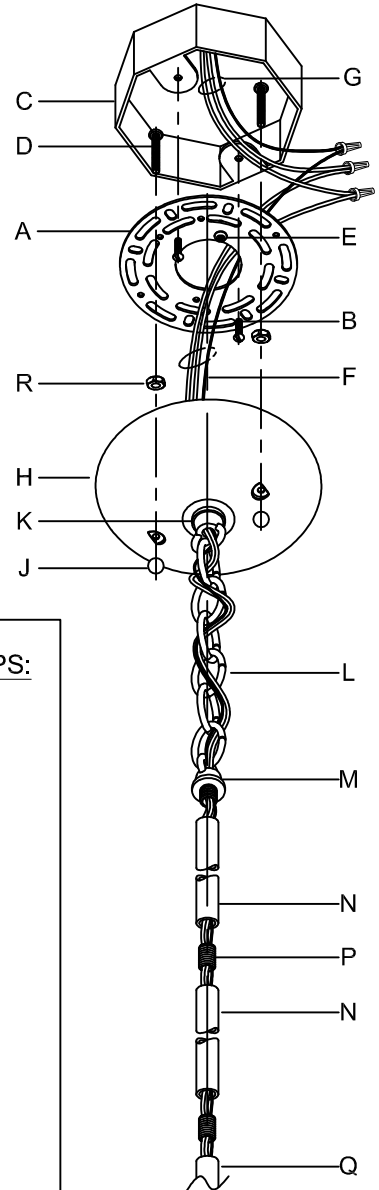

# Assembly & Installation Instructions

**CAUTION:** Read instructions carefully and turn electricity off at main circuit breaker panel before beginning installation.

## 5324, 5325

**WARNING -** If any Special Control Devices are used with this Fixture, Follow the Instructions Carefully to assure full compliance with N.E.C. requirements. If there are any questions, contact a Qualified Electrical Contractor.

### CANOPY MOUNTING & WIRE CONNECTION ASSEMBLY STEPS:

Attach (N), (P) to achieve overall desired length.  
 Una (N), (P) para lograr la longitud deseada.  
 Joignez (N), (P) pour obtenir la longueur voulue.

### FIXTURE ASSEMBLY STEPS:

1. T,U,V,W → S
2. X → S

B, C, G & X  
 (NOT FURNISHED)  
 (NO INCLUIDA)  
 (NON FOURNIE)