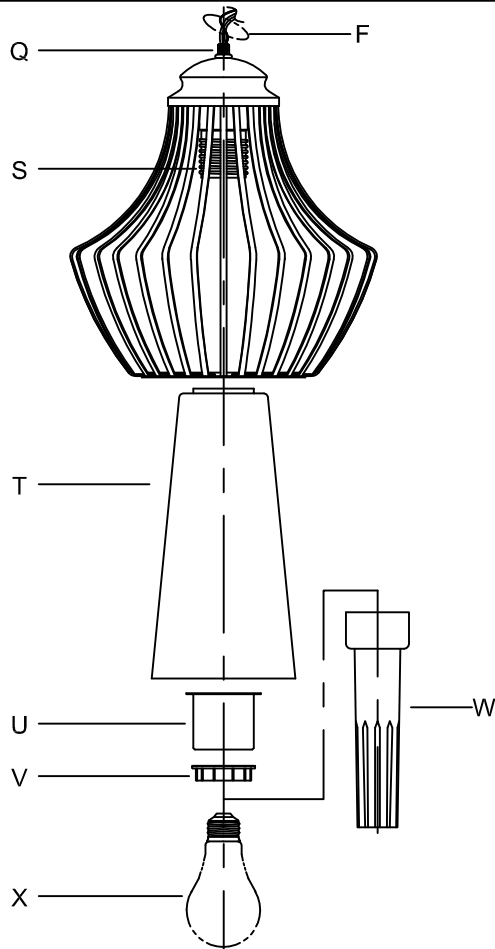

Assembly & Installation Instructions

CAUTION: Read instructions carefully and turn electricity off at main circuit breaker panel before beginning installation.

5324, 5325

WARNING - If any Special Control Devices are used with this Fixture, Follow the Instructions Carefully to assure full compliance with N.E.C. requirements. If there are any questions, contact a Qualified Electrical Contractor.

CAUTION - All glass is fragile, use care when handling Glass component(s) and or Lamp(s).

WARNING - This product contains chemicals known to the State of California to cause cancer, birth defects and /or other reproductive harm. Thoroughly wash hands after installing, handling, cleaning, or otherwise touching this product.

CANOPY MOUNTING & WIRE CONNECTION ASSEMBLY STEPS:

Attach (N), (P) to achieve overall desired length.
Una (N), (P) para lograr la longitud deseada.
Joignez (N), (P) pour obtenir la longueur voulue.

1. D,E → A
2. R → D
3. B,A → C
4. F → P,N,M
5. P → Q
6. M → N
7. L → M,K
8. F → L,K,H
9. F → G
10. H,J → D

FIXTURE ASSEMBLY STEPS:

1. T,U,V,W → S
2. X → S

B, C, G & X
(NOT FURNISHED)
(NO INCLUIDA)
(NON FOURNIE)