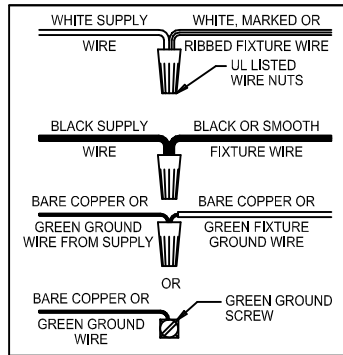

CAUTION: Read instructions carefully and turn electricity off at main circuit breaker panel before beginning installation.

400153, 400154

WARNING - If any Special Control Devices are used with this Fixture, Follow the Instructions Carefully to assure full compliance with N.E.C. requirements. If there are any questions, contact a Qualified Electrical Contractor.

CAUTION - All glass is fragile, use care when handling Glass component(s) and or Lamp(s).

CANOPY MOUNTING & WIRE CONNECTION ASSEMBLY STEPS:

ADJUST HEIGHT WITH "D"
 K → A (TO LOCK)
 RÉGLEZ LA HAUTEUR AVEC "D"
 K → A (À VERROUILLER)
 AJUSTA LA ALTURA CON "D"
 K → A (APRETAR)