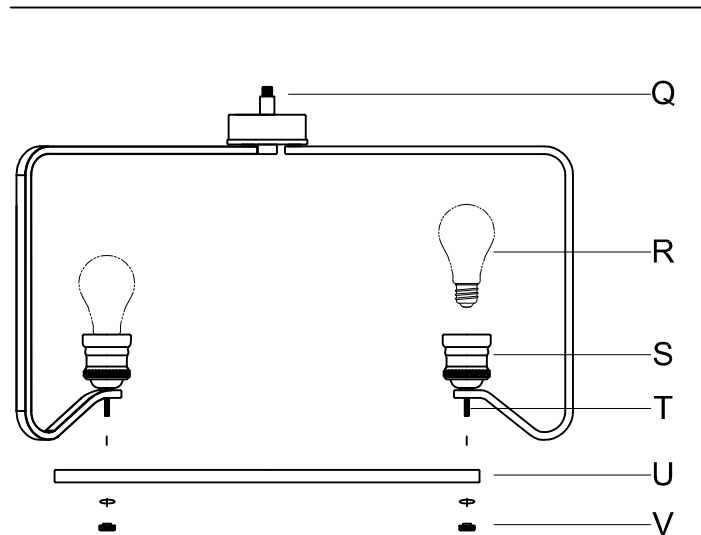

FIXTURE ASSEMBLY STEPS:

1. →
2. R → S
3. V,U → T