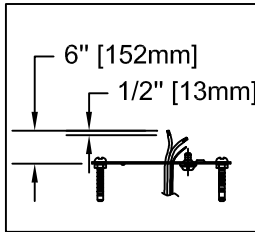

CAUTION - All glass is fragile, use care when handling Glass component(s) and or Lamp(s).

CANOPY MOUNTING & WIRE CONNECTION ASSEMBLY STEPS:

ADJUST HEIGHT WITH "D"
 K → A (TO LOCK)
 RÉGLEZ LA HAUTEUR AVEC "D"
 K → A (À VERROUILLER)
 AJUSTA LA ALTURA CON "D"
 K → A (APRETAR)