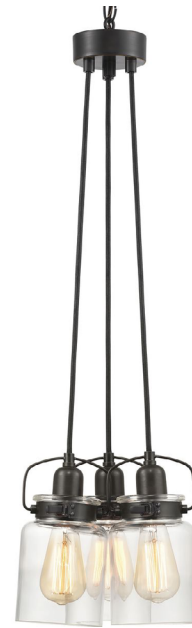

DATE: _____ TYPE: _____

NAME: _____

PROJECT: _____

P400132-020

Calhoun

A trend in home decor is the repurposing of antique pieces. Calhoun playfully follows this trend with an apothecary style clear glass diffuser held in place with a mechanical latch from a spice container. A glass shade showcases a thickened profile to create a vintage-style surface for a classic handmade appearance. The vintage design is a perfect complement to several decor styles including the popular Farmhouse trend. Calhoun is a versatile style that can be displayed in three different ways: assemble with the included optional spanner and long or short stems for a unique cord-hung style chandelier, or let the lights hang in a more casual cluster. Three-Light Chandelier with an Antique Bronze finish.

Diameter: 22-5/8"
Height: 29-1/8"
Overall Ht. W/Chain: 103"

Glass
Height: 6-3/4"

- Calhoun is a versatile collection that can be displayed in a variety of different ways for added customization in the home
- Uses 3, 60-watt max. medium base bulbs including LED equivalent (sold separately)
- Clear glass shades inspired by apothecary jars add a vintage feel to Calhoun's casual forms
- Assemble optional 3-pronged spanner to fit black cloth-covered cords in each arm - or let each cloth cord hang as a light grouping or cluster display
- Supplied with (1) 6" and (1) 12" stems and spanner to customize installation of fixture. Stems can also be used in conjunction with included chain for suspension from the ceiling
- Calhoun's versatile design ideal for Farmhouse, Coastal and Industrial settings
- Measures 22 5/8" diameter x 29 1/8" H (when installed with spanner)
- Can be displayed in living rooms, breakfast nooks, kitchens - and even paired in groupings of two or more over a dining room table