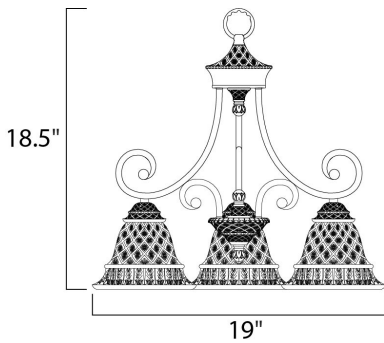

**PRODUCT DESCRIPTION**

The steeply sloped Oil Rubbed Bronze body and lipped Embossed Vanilla Glass on this transitional group are distinctive and bold.

**MEASUREMENTS**

DIMENSION : 19." W x 18.5" H  
 HANGING WEIGHT : 11.59 lb