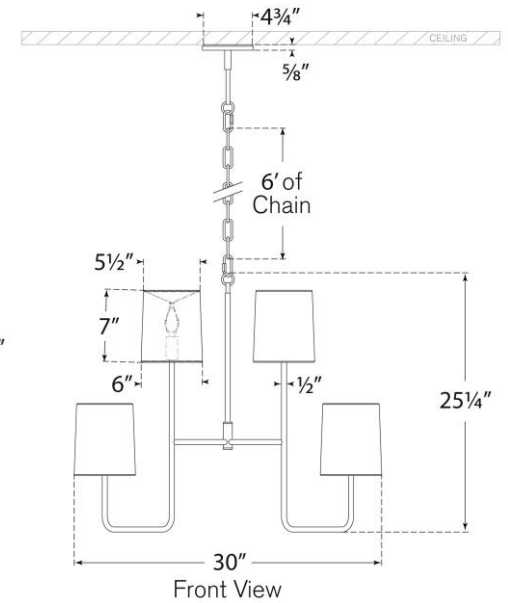

TEAR SHEET

Go Lightly Extra Large Two Tier Chandelier

Item # BBL 5083BZ-L

Designer: Barbara Barry

Height: 25.25"

Width: 30"

Canopy: 4.75" Round

Finishes: BZ, CW, G, PN, SB

Shade Treatments: BZ, CW, G, L, PN, SB

Shade Details: 5.5" x 6" x 7"

Socket: 8 - E12 Candelabra

Wattage: 8 - 6.5 LED B11

Weight: 11 Pounds

Note: UL Only

Top View

Front View