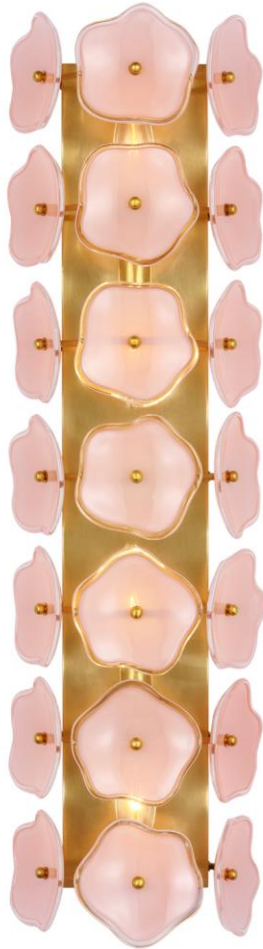

TEAR SHEET

Leighton 28" Sconce

Item # KS 2068SB-BLS

Designer: kate spade new york

Height: 28"

Width: 7.75"

Extension: 4"

Backplate: 4.5" x 25.25" Rectangle

Finishes: PN, SB

Glass Options: BLS, CRE

Socket: 4 - E12 Candelabra

Wattage: 4 - 6.5 LED B11

Weight: 10 Pounds