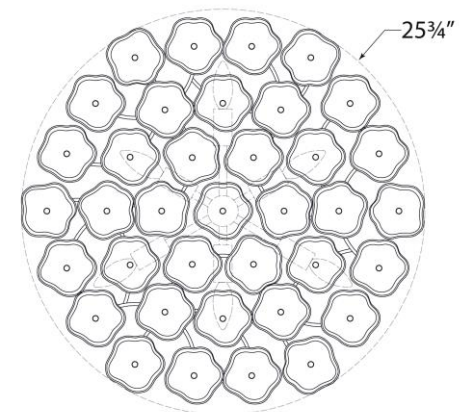

## Leighton Large Flush Mount

Item # KS 4066PN-BLS

Designer: kate spade new york

Height: 6"

Width: 25.75"

Canopy: 12" Round

Finishes: PN, SB

Glass Options: BLS, CRE

Socket: 6 - E12 Candelabra

Wattage: 6 - 6.5 LED B11

Weight: 16 Pounds

Side View

Bottom View