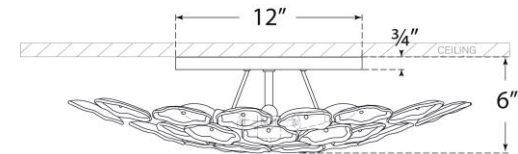

## Leighton Large Flush Mount

Item # KS 4066PN-BLS

Designer: kate spade new york

Height: 6"

Width: 25.75"

Canopy: 12" Round

Finishes: PN, SB

Glass Options: BLS, CRE

Socket: 6 - E12 Candelabra

Wattage: 6 - 6.5 LED B11

Weight: 16 Pounds

Side View

Bottom View