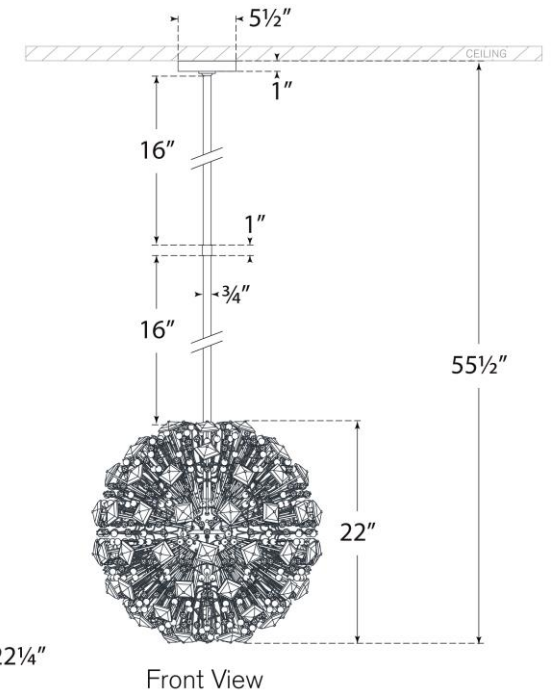

## Dickinson Medium Chandelier

Item # KS 5005SB-CG

Designer: kate spade new york

O/A Height: 55.5"

Fixture Height: 22"

Min. Custom Height: 31"

Width: 22.25"

Canopy: 5.5" Round

Finishes: PN, SB

Trim Options: CG

Socket: 17 - E12 Candelabra

Wattage: 17 - 60 G16.5

Weight: 32 Pounds

Top View

22 1/4"

Front View

22"

55 1/2"