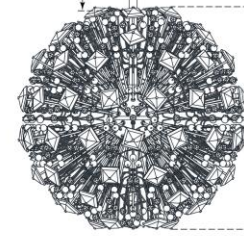

## Dickinson Medium Chandelier

Item # KS 5005SB-CG

Designer: kate spade new york

O/A Height: 55.5"

Fixture Height: 22"

Min. Custom Height: 31"

Width: 22.25"

Canopy: 5.5" Round

Finishes: PN, SB

Trim Options: CG

Socket: 17 - E12 Candelabra

Wattage: 17 - 60 G16.5

Weight: 32 Pounds

Top View

22 1/4"

Front View

22"

55 1/2"