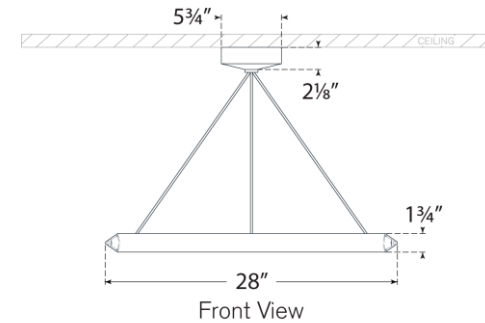

TEAR SHEET

Encircle 28" Ring Chandelier

Item # PB 5150BZ

Designer: Peter Bristol

O/A Height: 16.75" - 124.25"

Fixture Height: 1.75"

Width: 28"

Canopy: 5.75" Round

Finishes: BZ, NB, PN

Lightsource: Dedicated LED

Wattage: 55w (4400lm)

Weight: 13 Pounds

Note: Height Not Adjustable After Installation

Top View