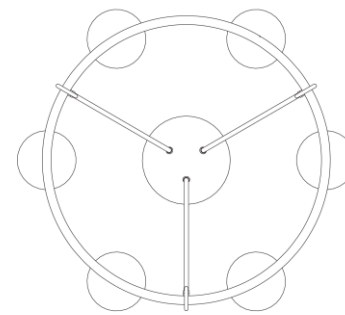

TEAR SHEET

Choros Chandelier

Item # S 5040AI

Designer: Barry Goralnick

Height: 30"

Width: 28"

Canopy: 5.75" Round

Finishes: AI

Socket: 6 - E12 Candelabra

Wattage: 6 - 60 C11

Weight: 11 Pounds

Bottom View