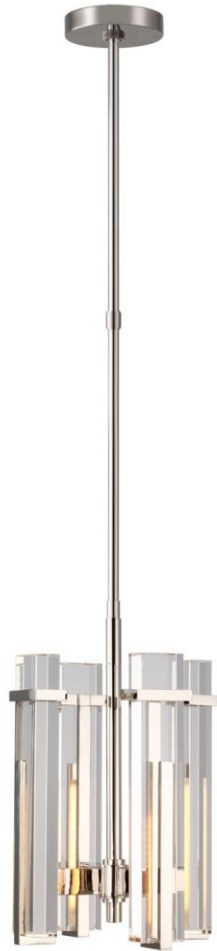

TEAR SHEET

Malik Small Chandelier

Item # S 5910PN-CG

Designer: Ian K. Fowler

- O/A Height: 54"
- Fixture Height: 18.75"
- Min. Custom Height: 25.5"
- Width: 12"
- Canopy: 4.75" Round
- Finishes: BZ, HAB, PN
- Glass Options: ALB, CG
- Lightsource: Dedicated LED
- Wattage: 35w (2800lm)
- Weight: 30 Pounds
- Note: Custom Height Available