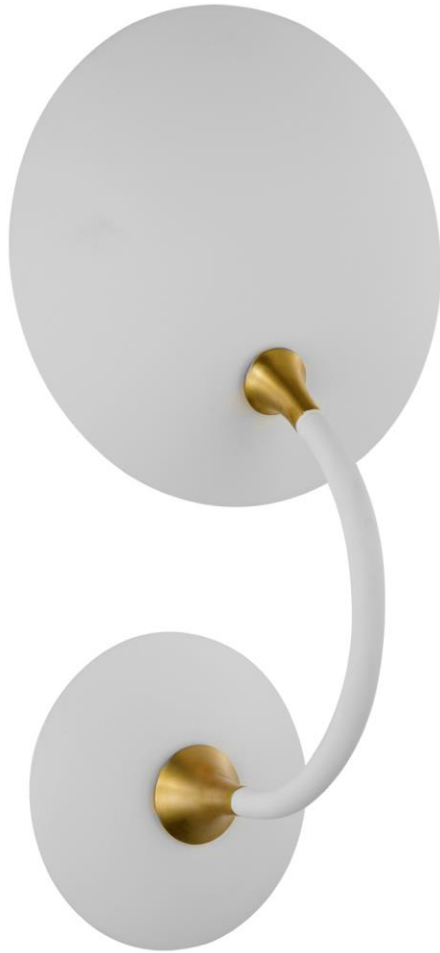

# TEAR SHEET

## Keira Medium Wall Wash Sconce

Item # TOB 2780WHT/HAB

Designer: Thomas O'Brien

Height: 15.25"

Width: 8"

Extension: 6.25"

Backplate: 4.75" Round

Finishes: BZ/HAB, HAB, PN, WHT/HAB

Lightsource: Dedicated LED

Wattage: 6w (500lm)

Weight: 4 Pounds