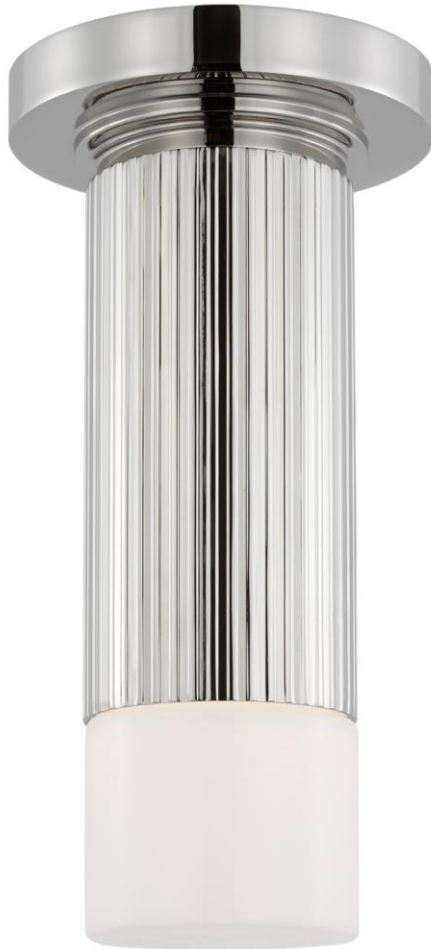

TEAR SHEET

Ace Mini Monopoint Flush Mount

Item # TOB 4350PN-WG

Designer: Thomas O'Brien

Height: 10.75"

Width: 3.25"

Canopy: 5.25" Round

Finishes: BZ, HAB, PN

Glass Options: WG

Lightsource: Dedicated LED

Wattage: 12w (1400lm)

Weight: 3 Pounds

Front View

Bottom View