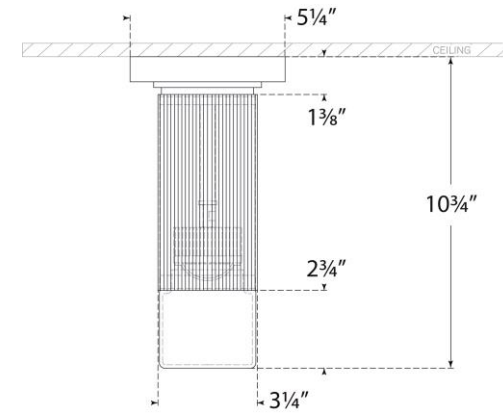

TEAR SHEET

Ace Mini Monopoint Flush Mount

Item # TOB 4350PN-WG

Designer: Thomas O'Brien

Height: 10.75"

Width: 3.25"

Canopy: 5.25" Round

Finishes: BZ, HAB, PN

Glass Options: WG

Lightsource: Dedicated LED

Wattage: 12w (1400lm)

Weight: 3 Pounds

Front View

Bottom View