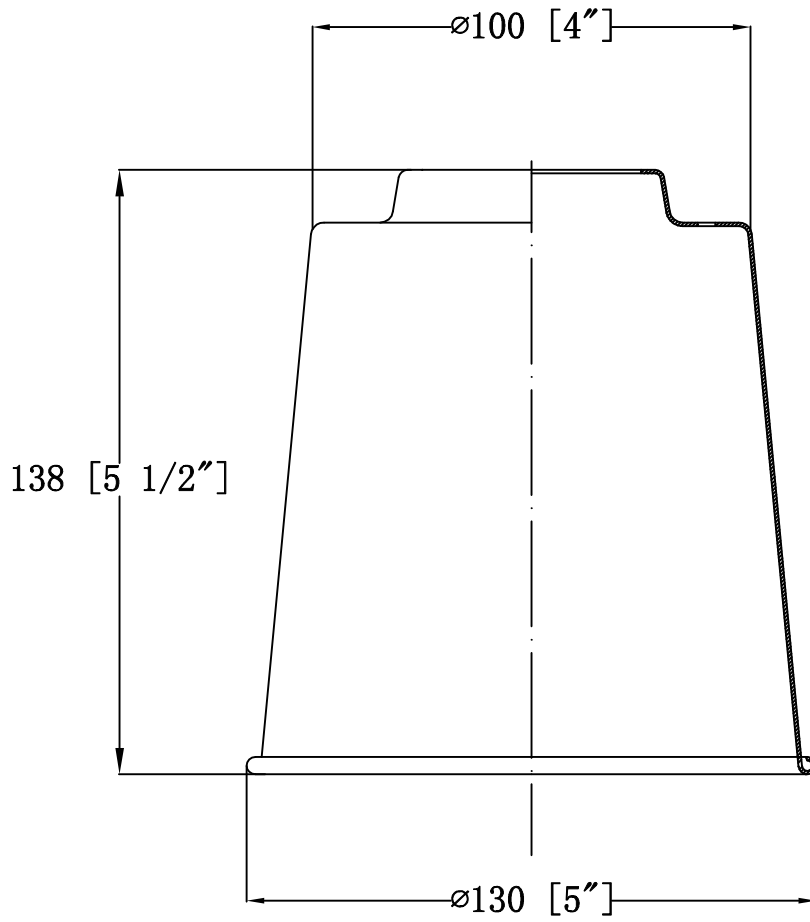

ITEM#: M9

INNOVATIONS
LIGHTING

PROJECT:

TYPE: